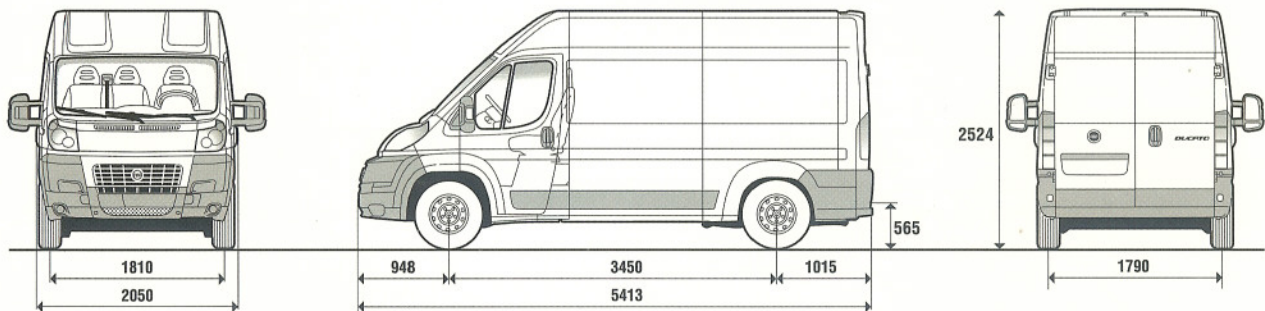

NEW

Ducato

LWB Van

Specifications

Dimensions

Fuel tank (l)	90
Volume (m ³)	11.5
Wheelbase (mm)	3450
Roof H (mm)	High (H2) 2524

Exterior Dimensions (mm)

Total length	5413
Front overhang	948
Rear overhang	1015
Total width	2050
Total height	2524

Capacity

Dimensions of loading compartment (mm)

Length	3120
Height	1930
Width	1870
Threshold height	534/565
Distance between wheel arches	1422

Weights

GVM (kg)	4005
Payload	2009
Maximum wheel load	
Front/rear (kg)	2100/2400
Towing weight	
Braked/unbraked (kg)	2500/1000

Capacity, cc	2287
Type	4-cylinder in line diesel. Multijet direct injection. Turbocharger with intercooler.
Gearbox (Manual)	New 6 speeds + Reverse
Timing system	Belt control. DOHC. Cam-to-cam chain. Hydraulic tappets. 4 valves per cylinder.
Max. power at rpm	88 kW (120 bhp) 3600
Torque at rpm	320 Nm 2000
Top speed km/h	145/155
Max. towable weight	2500 kg
Emissions	Euro 4
Compression Ratio	19:1
Battery Capacity (Ah)	88
Drive	Front Wheel Drive
Clutch	Single plate hydraulic